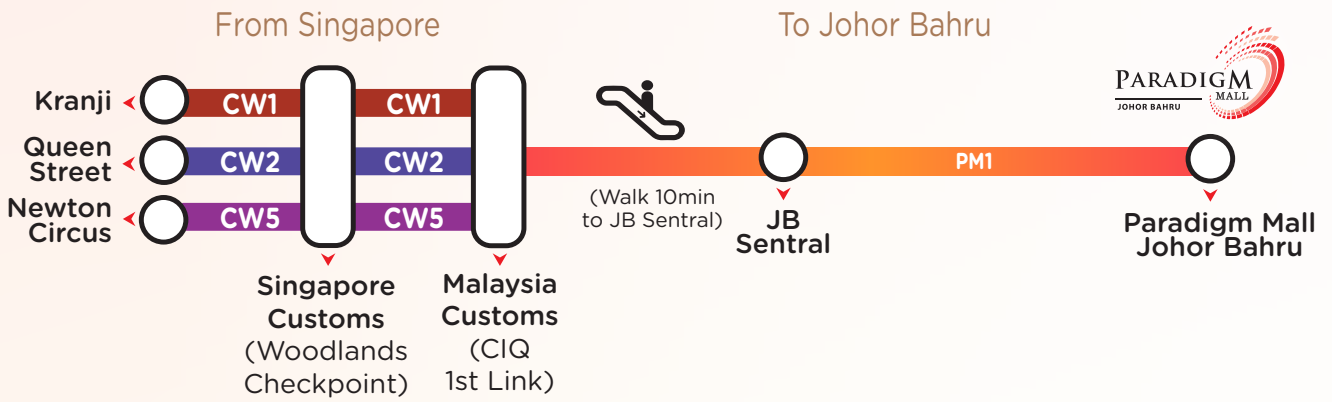

JB Sentral ⇌ Paradigm Mall Johor Bahru

New Route
PM1

Cash: **RM 2.00** /trip

ManjaLink Card: **RM 1.50** /trip

JB Sentral → Paradigm Mall

10:00 1st Bus	11:00	12:00	13:00	14:00	15:00
16:20	17:20	18:20	19:20	20:20	21:20 Last Bus

Cash: **RM 2.00** /trip

ManjaLink Card: **RM 1.50** /trip

Paradigm Mall → JB Sentral

10:40 1st Bus	11:40	12:40	13:40	14:40	16:00
17:00	18:00	19:00	20:00	21:00	22:00 Last Bus

Cash: **RM 2.00** /trip

ManjaLink Card: **RM 1.50** /trip