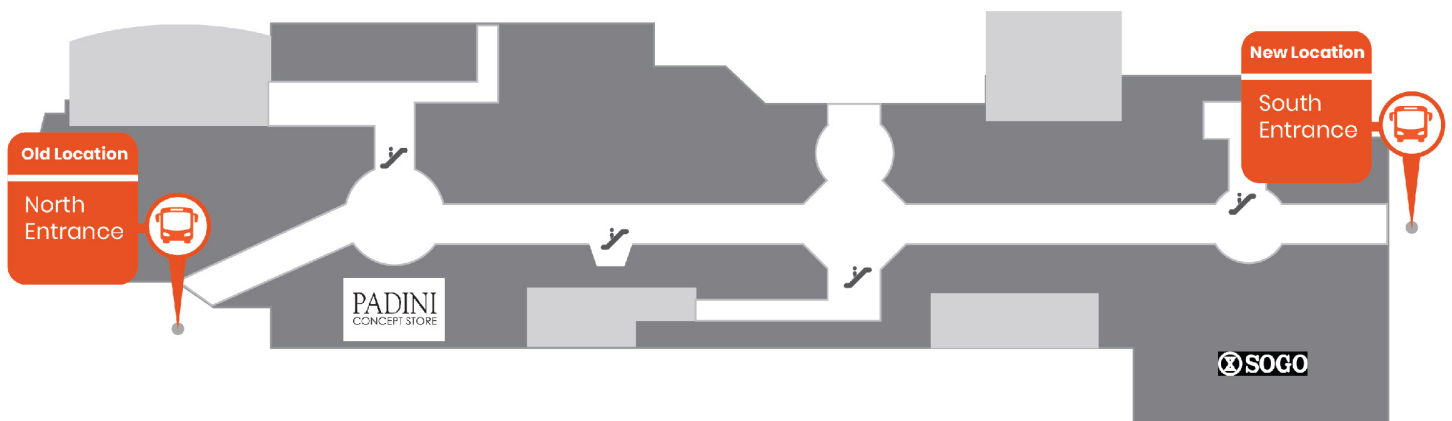

NOTICE

NEW
★
Update

Tarikh Notis

Notice Date : 05 / 03 / 2020

PEMINDAHAN HENTIAN BAS MV2 DI THE MALL, MID VALLEY SOUTHKEY

Harap maklum bermula 28 Februari 2020, tempat naik dan turun untuk bas MV2 (JB Sentral <-> The Mall, Mid Valley Southkey) di The Mall, Mid Valley Southkey telah dipindahkan dari Pintu Masuk Utara (North) ke Pintu Masuk Selatan (South).

Terima kasih.

RELOCATION OF MV2 BUS STOPPING POINT AT THE MALL, MID VALLEY SOUTHKEY

Please be informed that effective from 28th February 2020, our MV2 (JB Sentral <-> The Mall, Mid Valley Southkey) bus pick-up and drop-off point at The Mall, Mid Valley Southkey has been relocated from the North Entrance to the South Entrance.

Thank you.

The Management

For more information, Please contact us at:

+607-360 2244

www.causewaylink.com.my

feedback@support.causewaylink.com.my