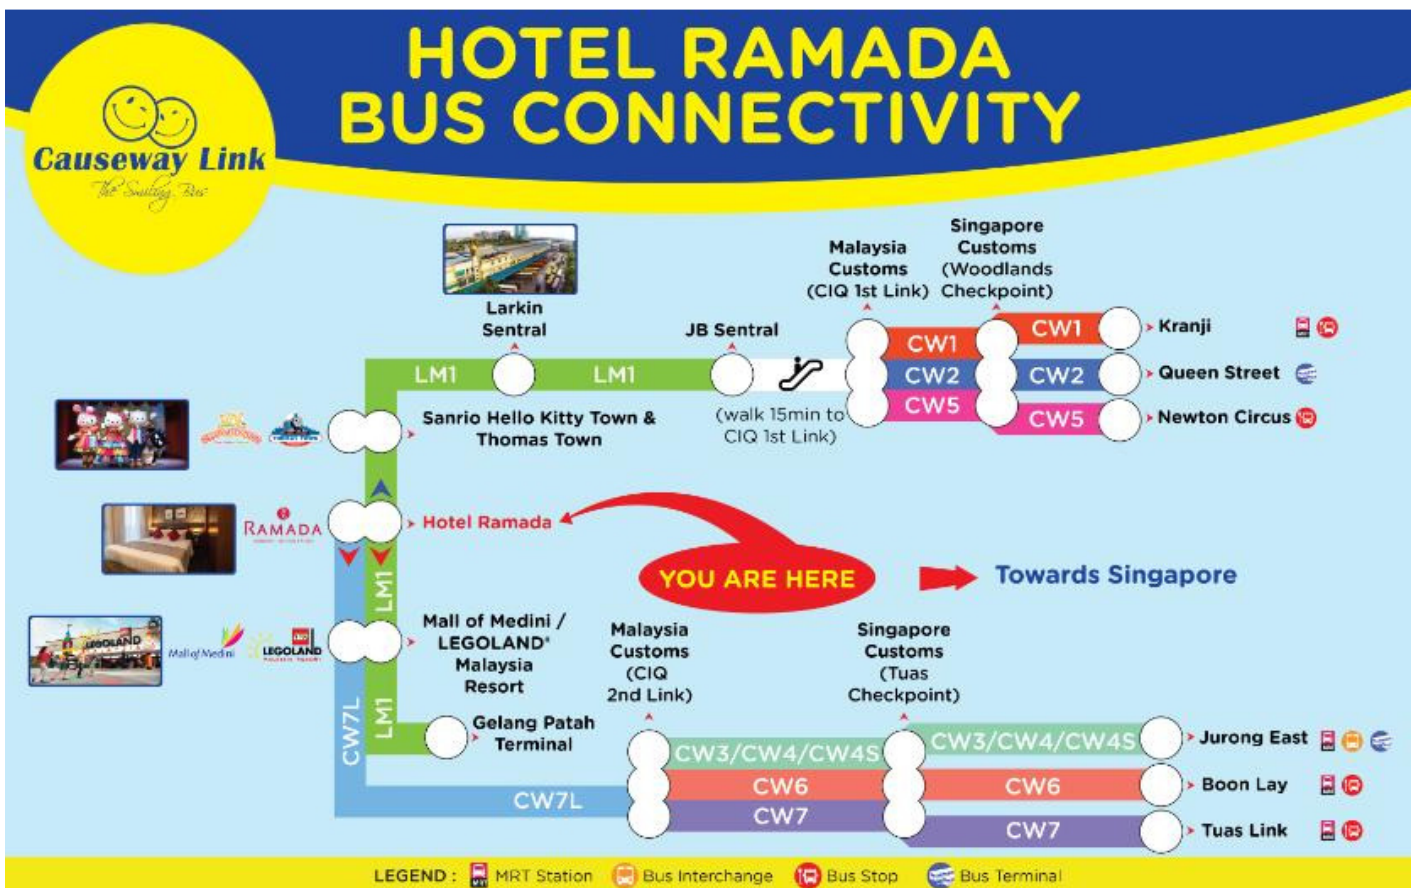

NOTICE

New update!

HENTIAN TAMBAHAN UNTUK PERKHIDMATAN BAS LM1 DAN CW7L

Berkuatkuasa 1hb Ogos 2019, perkhidmatan bas LM1 (JB Sentral <-> Mall of Medini / Legoland) dan CW7L (CIQ 2nd Link <-> Mall of Medini / Legoland) mempunyai [hentian tambahan iaitu di Hotel Ramada Meridin Johor Bahru](#). Terima kasih.

ADDITIONAL STOPPING POINT FOR LM1 AND CW7L BUS SERVICE

Effective 1st August 2019, our LM1 (JB Sentral <-> Mall of Medini / Legoland) and CW7L (CIQ 2nd Link <-> Mall of Medini / Legoland) bus service will have an [additional stopping point which is at Hotel Ramada Meridin Johor Bahru](#). Thank you.