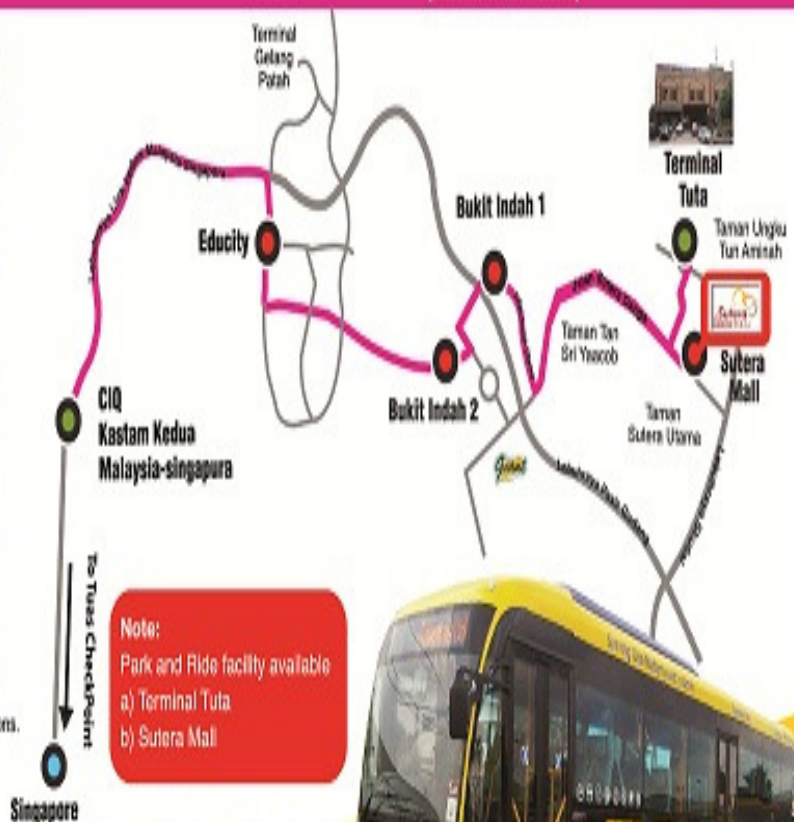

Note: • CWS / CWV to Jurong East
• CWS to Boon Lay
• Fare from Singapore SGD 4.00

(Transit to CWV / CWV / CWS)

Bus Timing*

From TUTA to CIQ 2nd Link		From CIQ 2nd Link to TUTA	
DEPARTURE	ARRIVAL	DEPARTURE	ARRIVAL
TUTA	CIQ 2nd Link	CIQ 2nd Link	TUTA
6:00	6:45	7:00	7:45
7:00	7:45	8:00	8:45
8:00	8:45	9:00	9:45
9:00	9:45	10:00	10:45
10:00	10:45	11:00	11:45
11:00	11:45	12:00	12:45
12:00	12:45	13:00	13:45
13:00	13:45	14:00	14:45
14:00	14:45	15:00	15:45
15:00	15:45	16:00	16:45
16:00	16:45	17:00	17:45
17:00	17:45	18:00	18:45
18:00	18:45	19:00	19:45
19:00	19:45	20:00	20:45

* Bus Schedule is indicative and is subject to change depending on traffic conditions.

* Travelling time is approximately 45 mins.

Note:
Park and Ride facility available
a) Terminal Tuta
b) Sutera Mall

Website: www.causewaylink.com.my
Phone: 07 - 360 2244 SMS: 012 - 717 8080
Causeway Link Hotline: 07- 358 2244