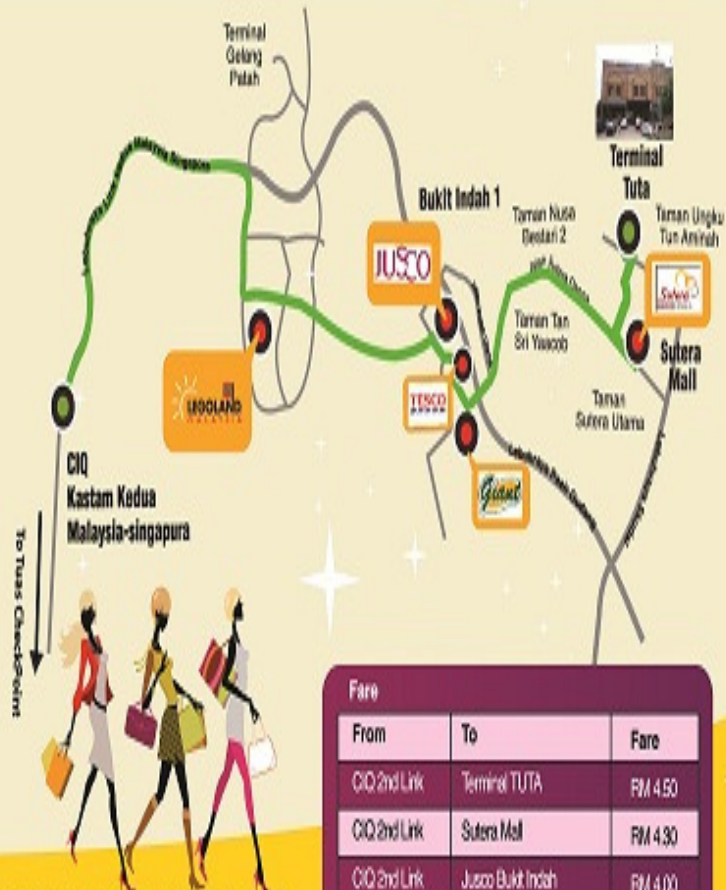

SL1

Your Shopping & Leisure Bus from Custom

Operate on Sat / Sun / Public Holiday (Singapore) only

Effective date : 17th November 2012

Bus Timing*

From TUTA to CIQ 2nd Link		From CIQ 2nd Link to TUTA	
DEPARTURE	ARRIVAL	DEPARTURE	ARRIVAL
TUTA	CIQ 2nd Link	CIQ 2nd Link	TUTA
8:00	8:45	9:00	9:45
9:00	9:45	10:00	10:45
10:00	10:45	11:00	11:45
11:00	11:45	12:00	12:45
12:00	12:45	13:00	13:45
13:00	13:45	14:00	14:45
14:00	14:45	15:00	15:45
15:00	15:45	16:00	16:45
16:00	16:45	17:00	17:45
17:00	17:45	18:00	18:45
18:00	18:45	19:00	19:45
19:00	19:45	20:00	20:45
20:00	20:45	21:00	21:45
21:00	21:45	22:00	22:45

* Bus Schedule is indicative and is subject to change depending on traffic conditions.

* Travelling time is approximately 45 mins.

Fare

From	To	Fare
CIQ 2nd Link	Terminal TUTA	RM 4.50
CIQ 2nd Link	Sutera Mall	RM 4.30
CIQ 2nd Link	Jusco Bukit Indah	RM 4.00
CIQ 2nd Link	Legoland	RM 2.00

Note: • CWS / CWV to Jurong East
• CWS to Boon Lay
• Fare from Singapore SGD 4.00

(Transit to CWV / CWV / CWS)

Bus Timing*

From TUTA to CIQ 2nd Link		From CIQ 2nd Link to TUTA	
DEPARTURE	ARRIVAL	DEPARTURE	ARRIVAL
TUTA	CIQ 2nd Link	CIQ 2nd Link	TUTA
6:00	6:45	7:00	7:45
7:00	7:45	8:00	8:45
8:00	8:45	9:00	9:45
9:00	9:45	10:00	10:45
10:00	10:45	11:00	11:45
11:00	11:45	12:00	12:45
12:00	12:45	13:00	13:45
13:00	13:45	14:00	14:45
14:00	14:45	15:00	15:45
15:00	15:45	16:00	16:45
16:00	16:45	17:00	17:45
17:00	17:45	18:00	18:45
18:00	18:45	19:00	19:45
19:00	19:45	20:00	20:45

* Bus Schedule is indicative and is subject to change depending on traffic conditions.

* Travelling time is approximately 45 mins.

Note:
Park and Ride facility available
a) Terminal Tuta
b) Sutera Mall

Website: www.causewaylink.com.my
Phone: 07 - 360 2244 SMS: 012 - 717 8080
Causeway Link Hotline: 07- 358 2244