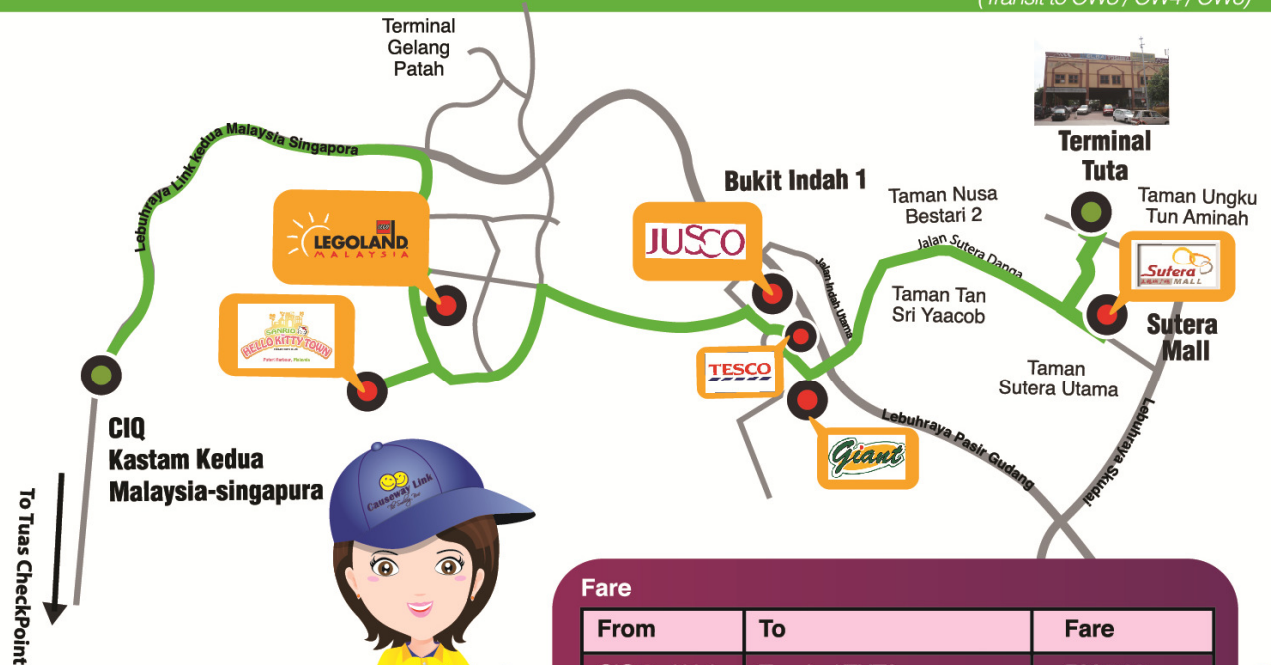

Your Shopping & Leisure Bus from Custom

Operate on Sat / Sun / Public Holiday (Singapore) only

You can take this bus to Legoland & Hello Kitty Town too!

Revised on: 1 May 2013

Bus Timing*

From TUTA to CIQ 2nd Link		From CIQ 2nd Link to TUTA	
DEPARTURE	ARRIVAL	DEPARTURE	ARRIVAL
TUTA	CIQ 2nd Link	CIQ 2nd Link	TUTA
7:30	8:45	9:00	10:15
9:00	10:15	10:30	11:45
10:30	11:45	12:00	13:15
12:00	13:15	13:30	14:45
13:30	14:45	15:00	16:15
15:00	16:15	16:30	17:45
16:30	17:45	18:00	19:15
18:00	19:15	19:30	20:45

* Bus Schedule is indicative and is subject to change depending on traffic conditions.

Fare

From	To	Fare
CIQ 2nd Link	Terminal TUTA	RM 5.00
CIQ 2nd Link	Sutera Mall	RM 4.80
CIQ 2nd Link	Jusco Bukit Indah	RM 3.90
CIQ 2nd Link	Legoland	RM 2.00
CIQ 2nd Link	Hello Kitty Town	RM 2.50

* passenger from Singapore must pay an additional fare to use this service.

Website: www.causewaylink.com.my
Phone: 07 - 360 2244 SMS: 012 - 717 8080