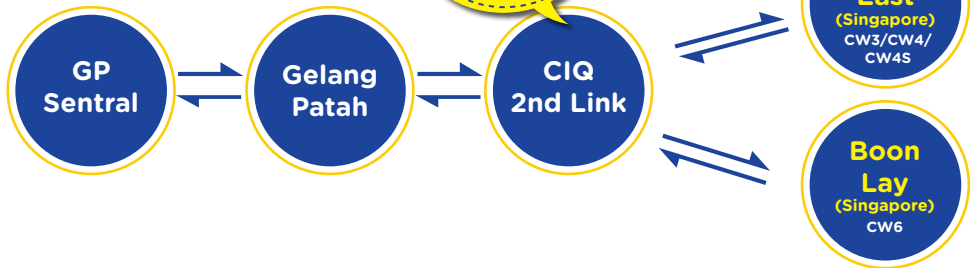

# NEW ROUTE : CW4G

Effective Date: **1st March 2015**

GP Sentral ⇒ Singapore (Jurong East/ Boon Lay)

**RM5 only**

Passengers transit at CIQ 2nd Link to your destination

## CW4G SCHEDULE

Departure GP Sentral	Departure CIQ 2nd Link
5.30 am	6.10 am
6.50 am	7.30 am
8.10 am	8.50 am
9.30 am	10.00 am
4.00 pm	4.40 pm
5.20 pm	6.00 pm
6.40 pm	7.20 pm
8.00 pm	8.30 pm

**\*Important Note:** Kindly transit to relevant bus according to your destination at CIQ 2nd Link :

**CW3 / CW4 : Jurong East Interchange, Singapore**

**CW6 : Boon Lay, Singapore**